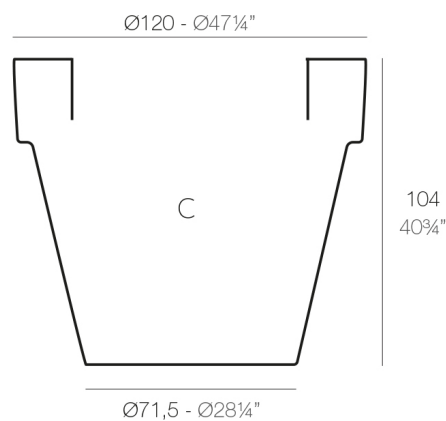

PLANTER Ø120×104

By MACETEROS

View online: <https://www.vondom.com/products/40112>

Features

Description

Pot made of polyethylene resin by rotational moulding. 100% Recyclable. Item suitable for indoor and outdoor use. Available in different finishes.

Weight

22 Kg

MACETA Ø120 C = 800 L
MACETA Ø47 1/4" C = 211 1/4 gal

FINISHES

SIMPLE

Ref. 40112

Matt finishes pot one wall

ICE
WHITE
BLACK
BRONZE
STEEL
ANTHRACITE
RED
PISTACHIO
ORANGE
KHAKI
NAVY
TAUPE
PLUM
ECRU