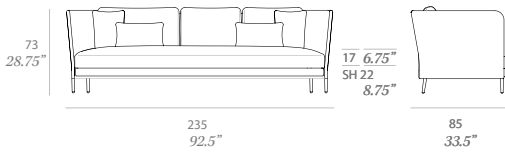

# Käbu Sofa / sofá

Javier Pastor 2014/2019

C753

Sofa made of high resistance aluminum tube. Possibility of customization through a wide variety of technical fabrics completely suitable for outdoor use. 2 loose cushions 17.75"x 17.75" + 2 loose cushions 19.75"x 12.5" included.

## Shipment details

Qty	1 sofa (1 box)
Volume	1,72 m3 / 61 ft3
Gross weight	53 kg / 117 lb
Net weight	44 kg / 97 lb
Item dimensions (width x depth x height)	235 x 85 x 73 cm 92.5" x 33.5" x 28.75"
COM (1, 40 - 1,50 m / 54"-59")	cushions: 5,2 m / 5.7 yd loose cushions: 2 m / 2.2 yd