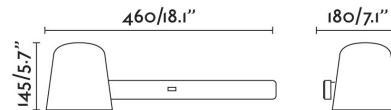

TILA Black table lamp

Ref. 62361

TILA is a wall lamp designed by Estudi Ribaudí designed for lighting the bedroom or reading spaces. Its structure, made of steel, allows you to leave a book or magazine. The beam of light of this Nordic style black wall lamp is fully adjustable. It can be installed with or without exposed cable.

Specifications

Bulb:	1XE27 MAX. 15W LED
Bulb included:	No
Transformer:	
Transformer included:	No
Voltage:	100-240V
Operating Frequency:	
IP:	20
Class:	II
Material:	STEEL STRUCTURE AND SHADE
Designer:	ESTUDI RIBAUDI
Recommended bulb:	
Net Weight:	1.25 kg
Volume:	0.03132 m3