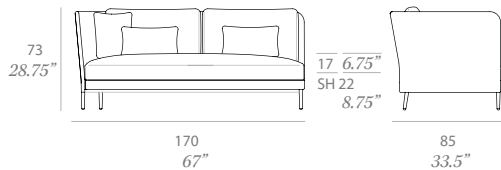

outdoor

Käbu

Left side module / módulo lateral izq.

Javier Pastor 2014/2019

C770

Module made of high resistance aluminum tube. Possibility of customization through a wide variety of technical fabrics completely suitable for outdoor use. Possibility of creating a wide variety of layouts thanks to the modularity of its elements. 1 loose cushion 17.75" x 17.75" + 2 loose cushion 19.75" x 12.5" included.

Shipment details

Qty	1 module (1 box)
Volume	1,14 m3 / 40.3 ft3
Gross weight	40 kg / 88 lb
Net weight	32 kg / 71 lb
Item dimensions (width x depth x height)	170 x 85 x 73 cm 67" x 33.5" x 28.75"
COM (1, 40 - 1,50 m / 54"-59")	cushions: 4,1 m / 4.5 yd loose cushions: 1,5 m / 1.7 yd