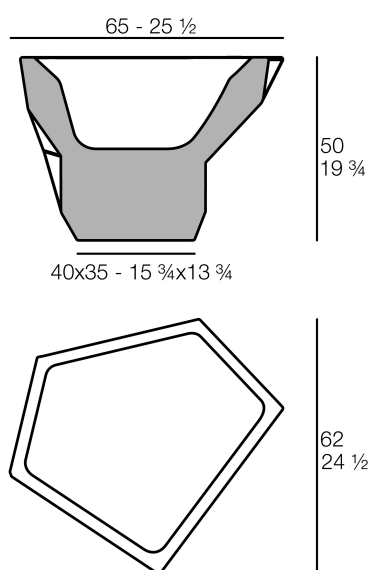

Products / Planters / Faz Pot 61x61x50

Faz pot 61x61x50

by Ramón Esteve

Faz is a modular collection of outdoor furniture and planters designed by Ramón Esteve for Vondom. He is the architect of harmony, serenity, timelessness and universality, and he has created mineral and emphatic shapes that make Faz a design that contextualizes with homes and installations. An ambience, encircling as a result of the blissful combination of the material and lighting, so that the sole sensation would be its fusion.

Info

Description

Weight: 8 Kg

FAZ Jarron Pequeño C = 28L
FAZ Smal Planter C = 7 1/2 gal

Finishes

finishes

BASIC

Ref. 54400A