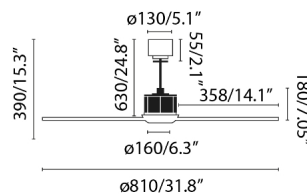

General characteristics

| | |
|------------------------------------|-----------------------|
| Type | I |
| IP | 20 |
| voltage | 100V-240V |
| Hertz | 50/60HZ |
| Power | 16W |
| W | 2,8-3,2-4-5-6,7-9 |
| RPM | 51-86-122-158-195-235 |
| Airflow | 121.69 |
| Reverse function | SI |
| Engine type | DC |
| No. of blades | 3 |
| Pitched ceiling | NO |
| Can be installed without seat post | NO |