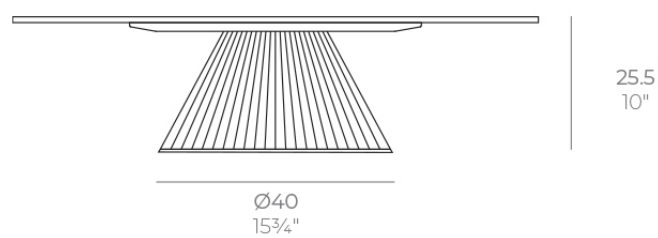

Gatsby base ø40x25 s50

by Ramón Esteve

The Gatsby collection, designed by Ramón Esteve, evokes the elegance and glamour of Art Deco, reminding us of the Roaring Twenties. Inspired by the bonanza, parties and excesses of that era, Gatsby combines intricate design with extraordinary simplicity, reflecting the American dream.

Info

Description

Weight: 2.44 Kg

GATSBY Mesa Base Redonda Ø40x25.5cm S50
GATSBY Round Base Table Ø40x25.5cm S50
ref. 54441

TABLE TOP - SOBRE

- Ø79 cm
Ø31"
- Ø89 cm
Ø35"
- Ø100 cm
Ø39 1/4"

Finishes

finishes