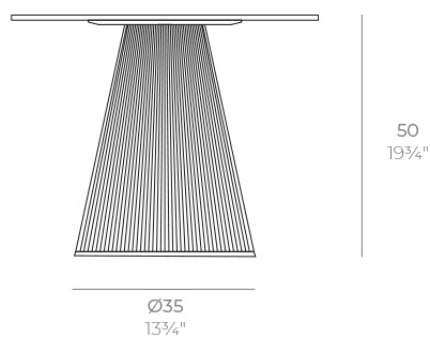

Products / Low Tables / Gatsby Base ø35x50cm S30

Gatsby base ø35x50cm s30

by Ramón Esteve

The Gatsby collection, designed by Ramón Esteve for Vondom, recalls the Art Déco lighting. Those crazy twenties. “Something new, extraordinary, beautiful, simple but sophisticatedly designed” said Francis Scott Fitzgerald about his aims for the novel he was about to write. The Great Gatsby was born in an age of prosperity, parties and excess. They called it “the American Dream”.

Info

Description

Weight: 3.2 Kg

GATSBY Mesa Base Redonda Ø35x50cm S30
GATSBY Round Base Table Ø35x50cm S30
ref. 54448

TABLE TOP - SOBRE

- Ø50 cm
Ø19 3/4"
- Ø59 cm
Ø23 1/4"
- Ø69 cm
Ø27 1/4"

Accessories

- TABLE 10mm
- TABLE 12mm
- TABLE DEKTON