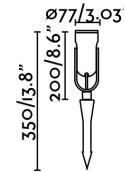

SLOT-35 Black spike

Ref. 70037

SLOT-35 is a black spike, ideal for decorative lighting that highlights elements as objects, trees or plants.

Specifications

Bulb:	COB LED 14W 3000K 830LM
Bulb included:	Yes
Transformer:	Driver
Transformer included:	Yes
Voltage:	100-240V
IP:	65
Class:	I
Material:	Aluminium
Designer:	LUCID PRODUCT DESIGN
Length:	140 mm
Net Width:	120 mm
Height:	380 mm
Net Weight:	0.85 kg
Volume:	0.00671 m3