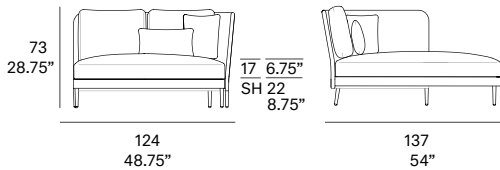

outdoor

Käbu

Right chaise longue module / módulo chaise longue dcho.

Javier Pastor 2014/2019

C774

Module made of high resistance aluminum tube. Possibility of customization through a wide variety of technical fabrics completely suitable for outdoor use. Possibility of creating a wide variety of layouts thanks to the modularity of its elements. 1 loose cushion 17.75" x 17.75" + 1 loose cushion 19.75" x 12.5" included.

Shipment details

Qty	1 module (1 box)
Volume	1,47 m3 / 52 ft3
Gross weight	42 kg / 93 lb
Net weight	34 kg / 75 lb
Box dimensions	
Item dimensions (width x depth x height)	124 x 137 x 73 cm 48.75" x 54" x 28.75"
COM (1, 40 - 1,50 m / 54"-59")	cushions: 5 m / 5.5 yd loose cushions: 1 m / 1.1 yd