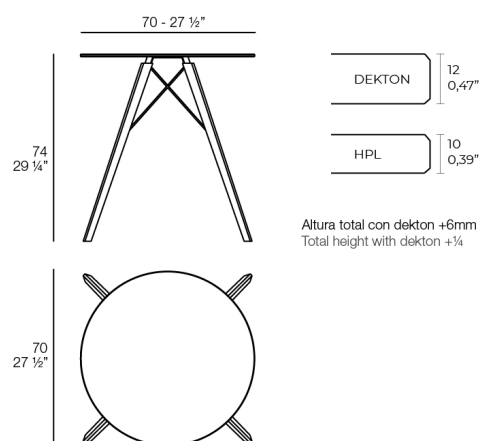

FAZ WOOD DINING TABLE Ø70x74

By Ramon Esteve

With a warmer, more cheerful, and original design, Vondom adds wood finishes to the legs of the classics Faz chair and bar stool. As well as the bases of the table in its three types. A reinterpretation that reinforces the inspiration of the collection based on minerals and their role in nature. The result is pieces imbued with a spirit of casual luxury, without departing from the ergonomic and elegant architectural forms of the rest of the collection.

Features

Description

10.58 Kg

FAZ WOOD Mesa Comedor Ø70
FAZ WOOD Dinning table Ø27 1/2"

Finishes

HPL WHITE

Ref. 54312B

DEKTON