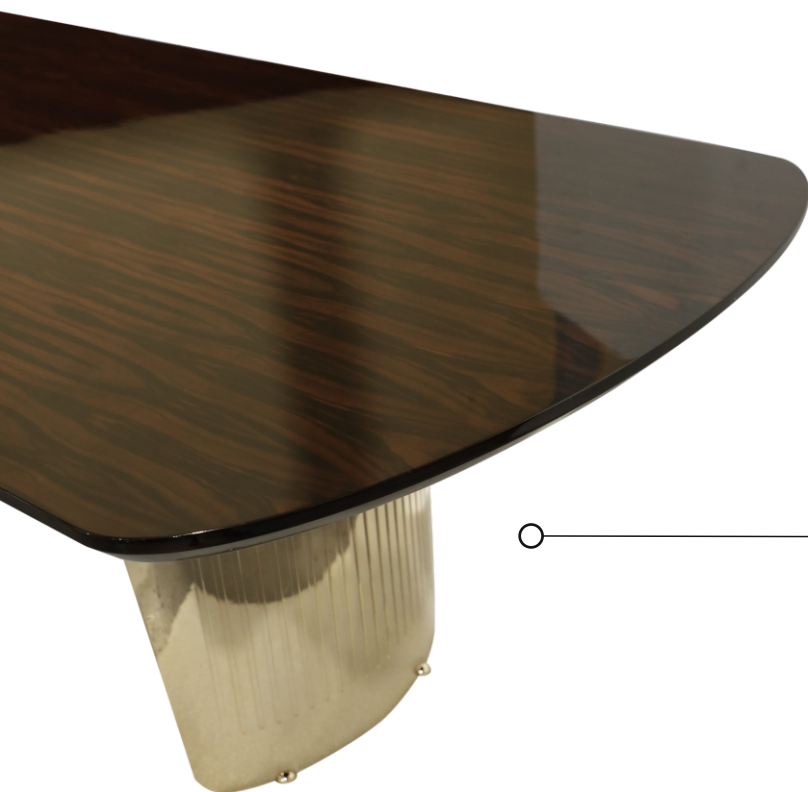

MOON • DINING TABLE

REF. MOON.DIN

WEIGHT

Net Weight: 130kg | 286.6 lbs

Gross Weight: 180kg | 396.8 lbs

MATERIALS

Body: Brass

Table top: Wood Veneer

Dimensions:

80 x 80 x 80 cm

31.5 x 31.5 x 31.5 in

Volume:

0.51 m³ | 18 ft³

HEIGHT
75 cm | 29.5 in

WIDTH
110 cm | 43.3 in

LENGTH
220 cm | 86.6 in

CE - Products manufactured according the European norm of security EN 60 598-1.

PRODUCT FINISHES & COSTUMIZATION OPTIONS

Natural ebony veneer (Glossy)

TOP:

Gold (24 Carat)

BODY:

MORE FINISHES AVAILABLE HERE: