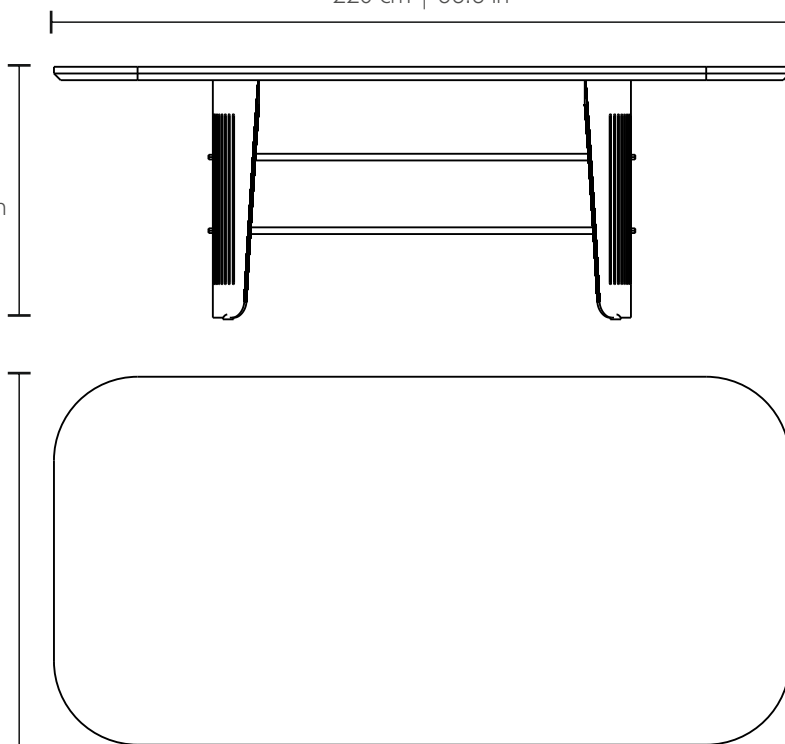

MOON • DINING TABLE

REF. MOON.DIN

WEIGHT

Net Weight: 130kg | 286.6 lbs

Gross Weight: 180kg | 396.8 lbs

MATERIALS

Body: Brass

Table top: Wood Veneer

PACKING (approx.)

Volume 1:

Dimensions:

240 x 130 x 40 cm

94.5 x 51.2 x 15.7 in

Volume:

1.25 m³ | 44.14 ft³

Volume 2:

Dimensions:

80 x 80 x 80 cm

31.5 x 31.5 x 31.5 in

Volume:

0.51 m³ | 18 ft³

HEIGHT
75 cm | 29.5 in

WIDTH
110 cm | 43.3 in

LENGTH
220 cm | 86.6 in