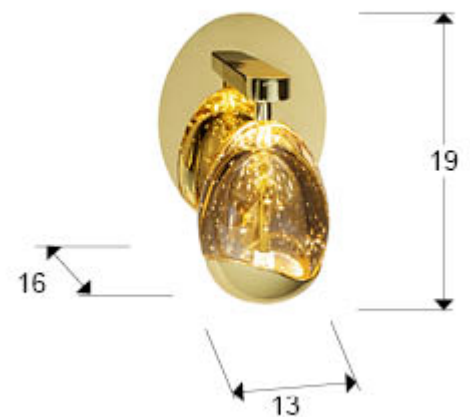

Rocio

783945

Wall lamps

Recommended product

Wall lamp with 1 LED light, made of metal in gold finish. Shade with teardrop-shaped made of solid champagne glass with decorative bubbles inside. 5W LED. 480lm. 3,000K

GENERAL INFORMATION

Catalogue: i42 Iluminación
Page: 208
EAN Code: 8435435338640
Type: Wall lamps
Collection: Rocio

SIZES

Sizes: ↔ 13.0 ↓ 19.0 ↗ 16.0 cm
Weight: 1.5 Kg

SIZES WITH PACKAGING

Weight: 1.8 Kg
Volume: 0.0150m³
Sizes: ↔ 23.0 ↓ 22.0 ↗ 29.0 cm