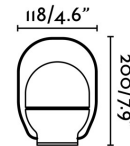

Specifications

Bulb: LED 3W 3000K 1W -15H / 2W-10H / 3W 5H RECARGA 3/4 HORAS

Bulb included: Yes

Transformer: Driver

Transformer included: Yes

IP: 20

Class: III

Material: Polycarbonate and wood

Designer: NAHTRANG

Length: 118 mm

Height: 200 mm

Net Weight: 0.32 kg

Volume: 0.00688 m3

8421776146495