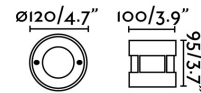

Specifications

Bulb:	COB LED 3W 3000K 24° 190Lm
Bulb included:	Yes
Transformer:	Driver
Transformer included:	Yes
Voltage:	100-240V
IP:	67
Class:	I
Material:	316 stainless steel, aluminium and glass diffuser
Designer:	
Length:	120 mm
Net Width:	120 mm
Height:	95 mm
Diameter:	120 Ø
Net Weight:	0.70 kg
Volume:	0.00211 m3