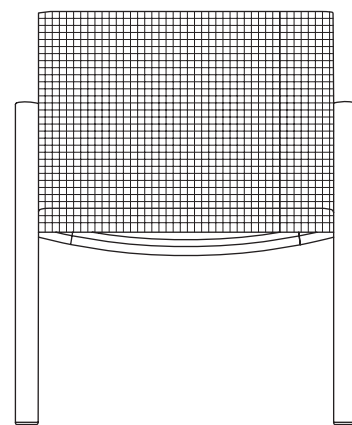

cm/inch

78/30,7

60/23,5

41/16,1

cm/inch

69/27,1

61/24

kettal

Low dining armchair

Designer
Jasper Morrison

Collection
Park Life

Reference
KS1100500

2/3

Materials

Porotex Fabric
Heavy Load 100.000 Cycles,
Heavy Load Resistant 1000
Decitex, Kettalize-It, Resist U.v.
En-581-4, Easy Clean, Abrasion,
Resistance 30.000 Cycles,
Quickdry