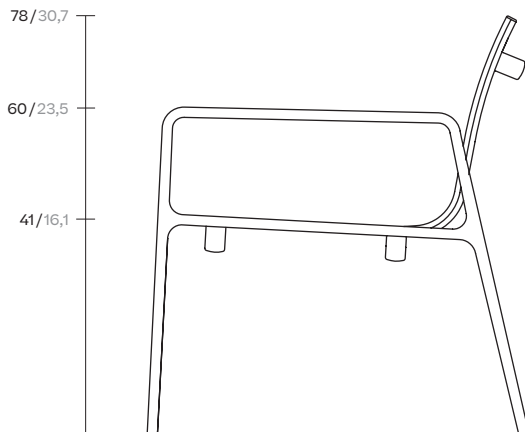

cm/inch

78/30,7

60/23,5

41/16,1

cm/inch

69/27,1

61/24

kettal

Low dining armchair

Designer
Jasper Morrison

Collection
Park Life

Reference
KS1100500

2/3

Materials

Porotex Fabric
Heavy Load 100.000 Cycles,
Heavy Load Resistant 1000
Decitex, Kettalize-It, Resist U.v.
En-581-4, Easy Clean, Abrasion,
Resistance 30.000 Cycles,
Quickdry