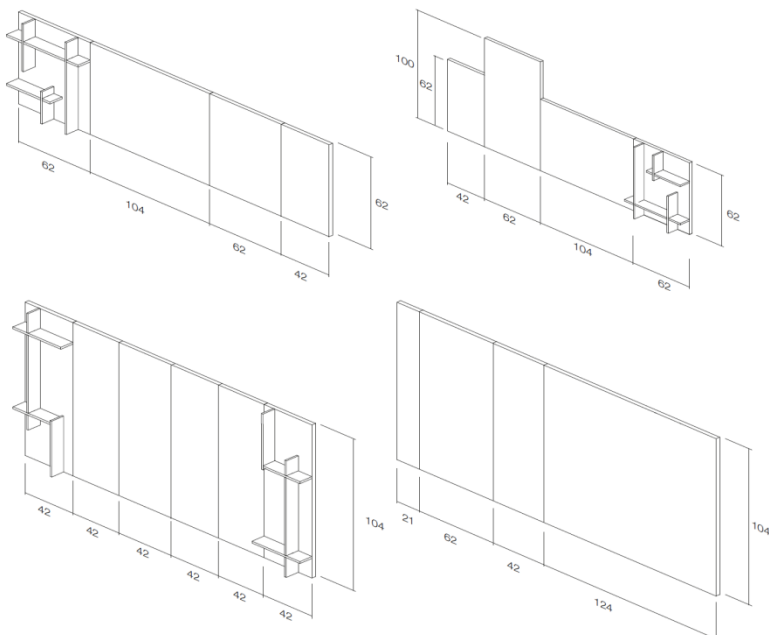

Examples / Ejemplos / Exemples / Beispiel Doan / Пример Doan