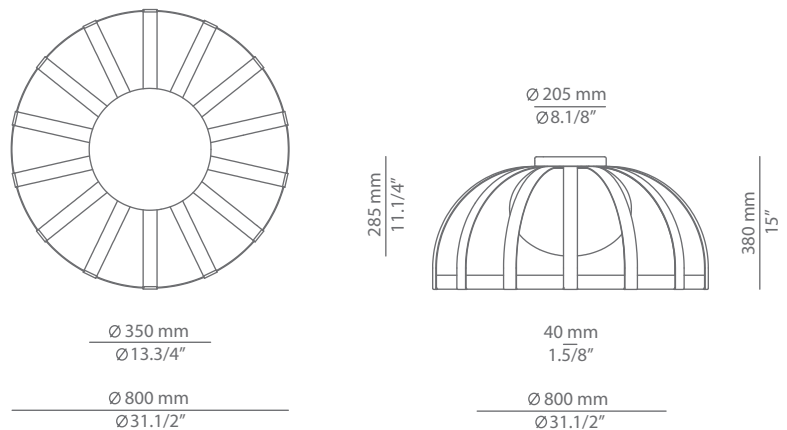

# BOLS

t-4023X  
ceiling light

Date	Type
Project	
Location	
Model #	Quantity
Specifier	

## Ordering information

Product Code	Lamp	Finish
t-4023X	LED 10W (led included) <span style="color: orange;">F</span> (2700K / Ang 120° / >90 CRI) 230V / Typ* 730 lumens Dimmable Triac	55 BG Beige CUSTOM