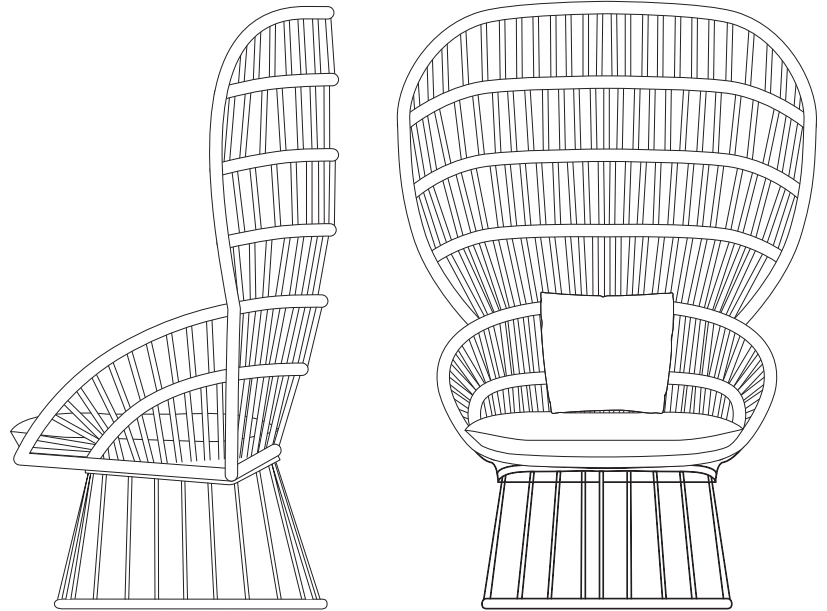

Cala
Club armchair
by Doshi Levien

kettal

Club armchair

Designer
Doshi Levien

Collection
Cala

Reference
KS2700500

1/5

'Cala' is a high backed armchair inspired by the iconic Emanuelle. The chair has a majestic spatial presence with transparent and light surfaces. The open weave of the rope provides a latticed window for visual privacy while maintaining a connection to the natural elements. 'Cala' may be used for outdoor dining as well as a chair to lounge in. The wide selection of metal coatings, rope colours and cushion fabrics offer many possibilities to tailor the identity of the chair to suit different projects.

cm/inch

152,3/59,9

39,3/15,4

cm/inch

82,5/32,4

105,2/41,4

kettal

Club armchair