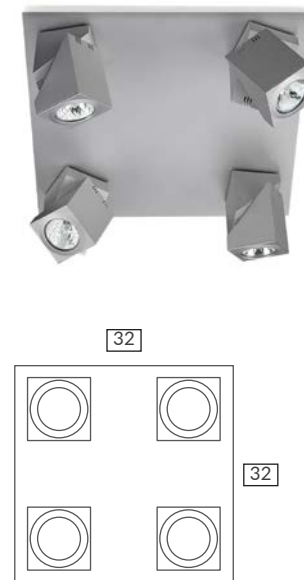

INSTALACIÓN / INSTALLATION
- 1xGU10 LED 8W Ø5cm L:6cm

REF.
17013/2

REGLETA / SURFACE SPOTLIGHT
IP20

MATERIAL
Zamak / Zinc alloy

ACABADO / FINISH
Base: Blanco mate, plata y níquel satinado
Base: Matt white, silver and satin nickel
Foco: Blanco mate, negro mate, plata, cromo, cuero, níquel satinado y wenge
Spotlight: Matt white, matt black, silver, chrome, antique, satin nickel and wenge

INSTALACIÓN / INSTALLATION
- 2xGU10 LED 8W Ø5cm L:6cm

REF.
17013/3

REGLETA / SURFACE SPOTLIGHT
IP20

MATERIAL
Zamak / Zinc alloy

ACABADO / FINISH
Base: Blanco mate, plata y níquel satinado
Base: Matt white, silver and satin nickel
Foco: Blanco mate, negro mate, plata, cromo, cuero, níquel satinado y wenge
Spotlight: Matt white, matt black, silver, chrome, antique, satin nickel and wenge

INSTALACIÓN / INSTALLATION
- 3xGU10 LED 8W Ø5cm L:6cm

REF.
17013/4

REGLETA / SURFACE SPOTLIGHT
IP20

MATERIAL
Zamak / Zinc alloy

ACABADO / FINISH
Base: Blanco mate, plata y níquel satinado
Base: Matt white, silver and satin nickel
Foco: Blanco mate, negro mate, plata, cromo, cuero, níquel satinado y wenge
Spotlight: Matt white, matt black, silver, chrome, antique, satin nickel and wenge

INSTALACIÓN / INSTALLATION
- 4xGU10 LED 8W Ø5cm L:6cm