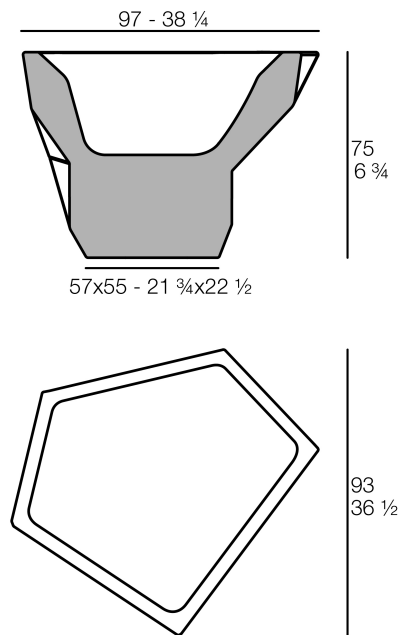

Products / Planters / Faz Pot 97x93x75

Faz pot 97x93x75

by Ramón Esteve

Faz is a modular collection of outdoor furniture and planters designed by Ramón Esteve for Vondom. He is the architect of harmony, serenity, timelessness and universality, and he has created mineral and emphatic shapes that make Faz a design that contextualizes with homes and installations. An ambience, encircling as a result of the blissful combination of the material and lighting, so that the sole sensation would be its fusion.

Info

Description

Weight: 20 Kg

FAZ Jarron Medio C = 97L
FAZ Medium Planter C = 25 3/4 gal

Finishes

finishes

BASIC

Ref. 54401A