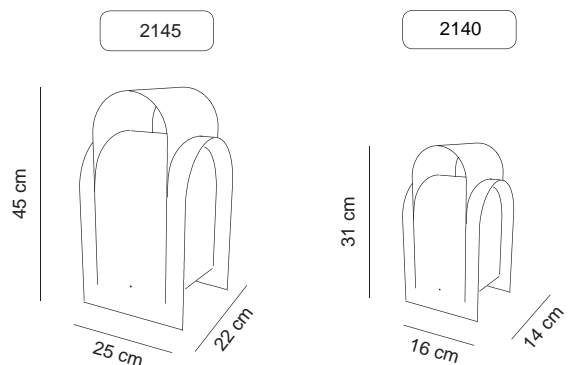

Fold OUT is manufactured in two sizes: large (H45cm), and small (H30cm). The structure is made of perforated iron sheet in textured-painted finish white, black or corten. The inner shade is a PMMA hemisphere that houses an integrated 3W 290lm 3000K CRI>80 outdoor LED module, whose intensity can be dimmed in two ways: using an ON/OFF+Touch Dimmer switch located on the base, or with a remote control that is supplied with the lamp. Fold OUT has a Lithium-ION battery and the USB charger (not included) must be 5V 2A. Once charged, its autonomy at full brightness is of more than 6 hours.

Fold OUT Colección / **Collection**

Embalaje / **Packaging**

Mantenimiento : Limpiar con un paño suave. No utilizar productos amoniacales, disolventes o abrasivos.

Maintenance : Clean with a soft piece of cloth. Do not use solvent, amoniac based or abrasive products.

Acabados y versiones especiales: Para acabados / colores diferentes a los estándar, diseños especiales o formatos personalizados, contactar con ALMA Light.

Custom finishes and versions: For finishes / colors different from the standard ones, special designs or customized formats, please contact ALMA Light.