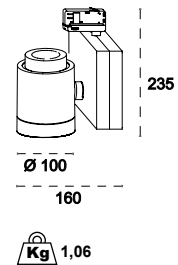

TRACK is sold separately.
Refs available in www.faro.es

TECHNICAL FEATURES - CARACTERÍSTICAS TÉCNICAS

NANO CYLINDER LED

MINI CYLINDER LED

CYLINDER LED