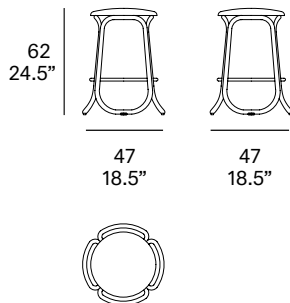

# Gres Counter stool / taburete

Miguel Milá, 2017

T084

Counter stool with structure made of peeled and tinted natural rattan of 1.02" diameter. Finished with a three step water-based coating (dye, base coat and top coat) highly resistant to solar radiation thanks to UV filters. Upholstered seat. Possibility of customization through a wide variety of high performance technical fabrics. Protective caps with removable plastic-felt inserts.

## Shipment details

|  |   |
|--|---|
| Qty                                      | 1 counter stool (1 box)                   |
| Volume                                   | 0,21 m <sup>3</sup> / 7.5 ft <sup>3</sup> |
| Gross weight                             | 7 kg / 15.5 lb                            |
| Net weight                               | 4 kg / 9 lb                               |
| Box dimensions (approx.)                 | 52 x 52 x 67 cm<br>20.5" x 20.5" x 26.5"  |
| Item dimensions (width x depth x height) | 47 x 47 x 62 cm<br>18.5" x 18.5" x 24.5"  |
| COM (1, 40 - 1,50 m / 54"-59")           | 0,55 m / 0.6 yd                           |