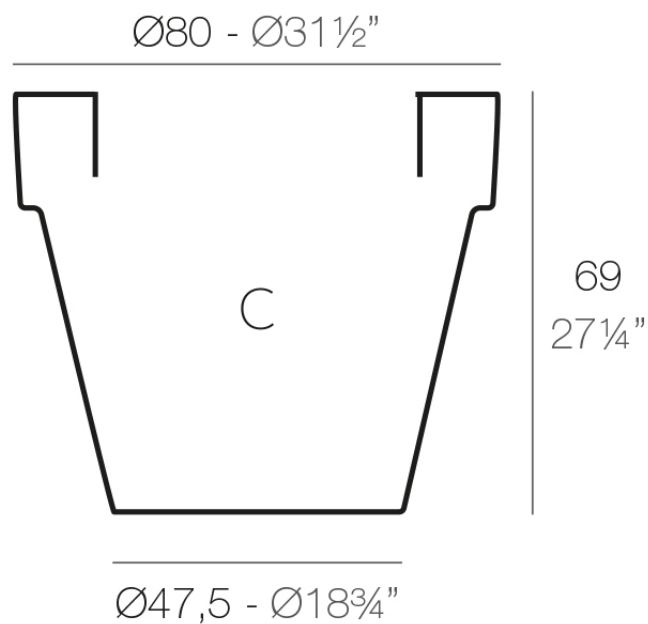

Info

Description

Pot made of polyethylene resin by rotational moulding. 100% Recyclable. Item suitable for indoor and outdoor use. Available in different finishes.

Weight: 8 Kg

MACETA $\text{Ø}80$

MACETA $\text{Ø}31\frac{1}{2}"$

C = 220 L

C = 58 gal

Finishes

finishes

SIMPLE
Ref. 40180

white 2001

ecru 2003

tortora 2004