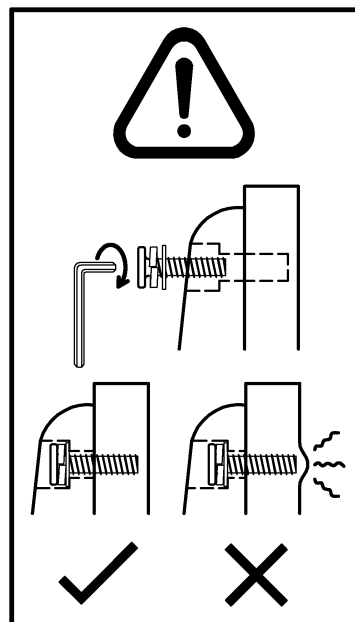

1

2

3

**DO NOT FULLY
TIGHTEN SCREWS**

4

6

5

JULIA GRUP Furniture Solutions S.L.
E: 17616277
Pol. Ind. Bosc del Guza
CY Tallers, 14
17410 Sils SPAIN
contact@kavehome.com