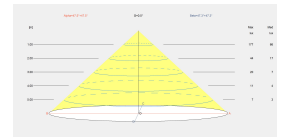

### LUMINOTECHNIC FEATURES

Light source: LED CREE

CRI: 80

MacAdam steps: 2

Photobiological risk: RG1

UGR

UGR crosswise: 20.3

UGR lengthwise: 20.2