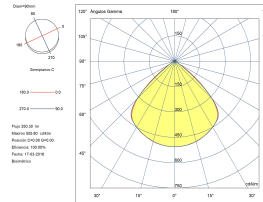

### LUMINOTECHNIC FEATURES

Light source: LED CREE

CRI: 80

MacAdam steps: 2

Photobiological risk: RG1

UGR

UGR crosswise: 20.3

UGR lengthwise: 20.2