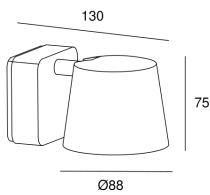

### TECHNICAL FEATURES

Power (W) : 7W

Total power consumption of light (W) : 8.6W

Real lumens : 350

Real lm/W : 41

Correlated Colour Temperature (CCT) : LED warm-white 2700K

Dimming protocol : ON-OFF

Lens / reflector angle : FLOOD 95°