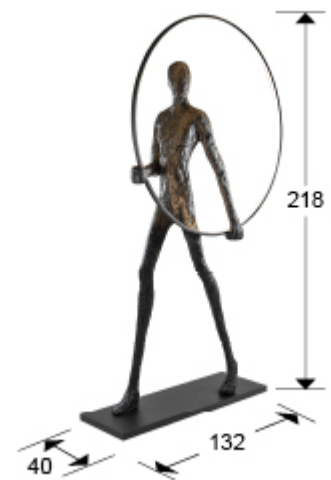

Caminante

779830

Recommended product

Decorative figures

Figure made of fiberglass and polyester resin, matt black finish. Metal ring with LED light. 4,60 W LED, 515 lm, 3000 k.

GENERAL INFORMATION

Catalogue: M43 Decoracion, espejos y mob
Page: 111
EAN Code: 8435435328467
Type: Decorative figures
Collection: Caminante

SIZES

Sizes: ↔ 132.0 ↓ 218.0 ↗ 40.0 cm
Weight: 16.2 Kg

SIZES WITH PACKAGING

Weight: 27.6 Kg
Volume: 1.0930m³
Sizes: ↔ 205.0 ↓ 41.0 ↗ 130.0 cm

TECHNICAL INFORMATION

Electric class: Class 2
Maximum power: 4.60W
Voltage: 220 V
Frequency: 50/60 Hz
Colour temperature: 3,000 K
Average lifespan: 10,000 h

DRIVER LED

Make: EAGLERISE
Model: LS-60-24LI EXC
Quantity: 1 Units
Dimmable: No
Maximum power: 60W
Frequency: 50-60 Hz
Primary voltage: 220-240 V
Type: Voltaje constante
Secondary voltage: 24 V
Sizes: ↔ 16,5 ↓ 3,0 ↗ 3,5 cm