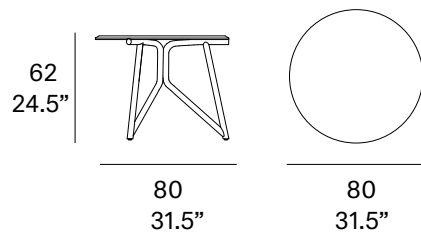

indoor

Kiri

Round dining table / mesa redonda

Mario Ruiz, 2021

T547

Structure made of peeled and tinted natural rattan. Finished with a three step coating (dye, base coat and top coat) highly resistant to solar radiation thanks to UV filters. Possibility to customize the tabletop by using different finishes: solid wood from European oaks with 1.65" of section and lacquered version (MDF). Protective caps with removable plastic-felt inserts.

Shipment details

Qty	1 dining table (1 box)
Volume	0,49 m ³ / 17.5 ft ³ 14
Gross weight	kg / 31 lb
Net weight	12 kg / 26.5 lb
Item dimensions (width x depth x height)	80 x 80 x 62 cm 31.5" x 31.5" x 24.5"