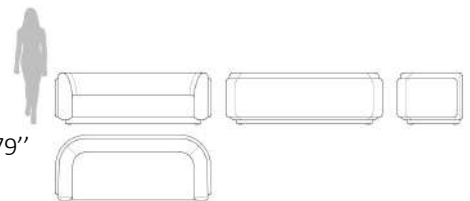

FOZ 3 SEAT SOFA

BEYOND MEMORY COLLECTION

Joana Santos Barbosa, 2022

DIMENSIONS

Height. 87cm|34,25" (with cushions) Width. 230cm|90,55" Depth. 96cm|37,79"
Seat Height. 42cm|16,53"

WEIGHT

135kg

PRODUCT DETAILS (image above)