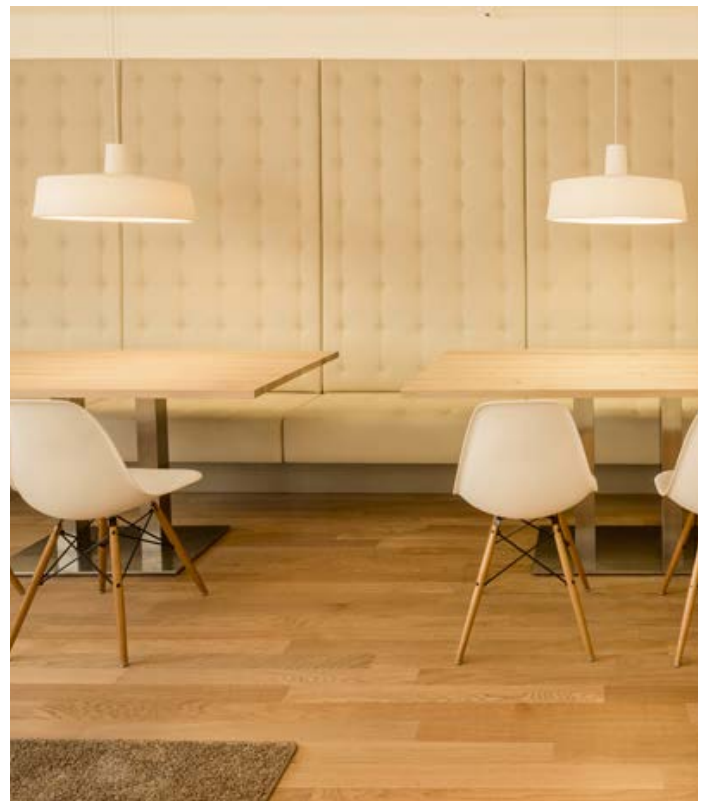

Soho Joan Gaspar

marset

Soho 112

Soho 57

Soho 38

Soho 112

LED SMD 125W 300mA
2700K*
Luminaire 8836lm
Light Source 16880lm
(included)

Soho 57

LED SMD 33,7W 700mA
2700K*
Luminaire 2086lm
Light Source 3800lm
(included)

Soho 38

LED SMD 19,4W 700mA
2700K
Luminaire 1050lm
Light Source 1931lm
(included)

Shade in rotary moulded polyethylene. Methacrylate opal diffuser.

- White
- Stone grey
- Black
- Sand (only available in Soho 38)
- Sky blue (only available in Soho 38)

Dimmable**

- [Download](#) Assembly Instructions
- [Download](#) Photometric Data
- [Download](#) 2D
- [Download](#) 3D
- [Download](#) Energy label