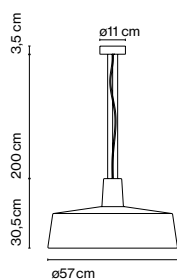

Soho Joan Gaspar

marset

Soho 112

Soho 57

Soho 38

Soho 112

LED SMD 125W 300mA
2700K*
Luminaire 8836lm
Light Source 16880lm
(included)

Soho 57

LED SMD 33,7W 700mA
2700K*
Luminaire 2086lm
Light Source 3800lm
(included)

Soho 38

LED SMD 19,4W 700mA
2700K
Luminaire 1050lm
Light Source 1931lm
(included)

Shade in rotary moulded polyethylene. Methacrylate opal diffuser.