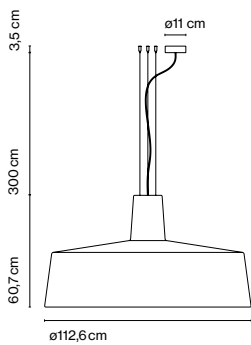

Soho Joan Gaspar

marset

Soho 112

Soho 57

Soho 38

Soho 112

LED SMD 125W 300mA
2700K*
Luminaire 8836lm
Light Source 16880lm
(included)

Soho 57

LED SMD 33,7W 700mA
2700K*
Luminaire 2086lm
Light Source 3800lm
(included)

Soho 38

LED SMD 19,4W 700mA
2700K
Luminaire 1050lm
Light Source 1931lm
(included)

Shade in rotary moulded polyethylene. Methacrylate opal diffuser.