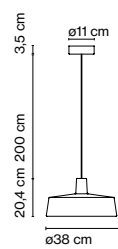

Soho Joan Gaspar

marset

Soho 112

Soho 57

Soho 38

Soho 112

LED SMD 125W 300mA
2700K*
Luminaire 8836lm
Light Source 16880lm
(included)

Soho 57

LED SMD 33,7W 700mA
2700K*
Luminaire 2086lm
Light Source 3800lm
(included)

Soho 38

LED SMD 19,4W 700mA
2700K
Luminaire 1050lm
Light Source 1931lm
(included)

Shade in rotary moulded polyethylene. Methacrylate opal diffuser.