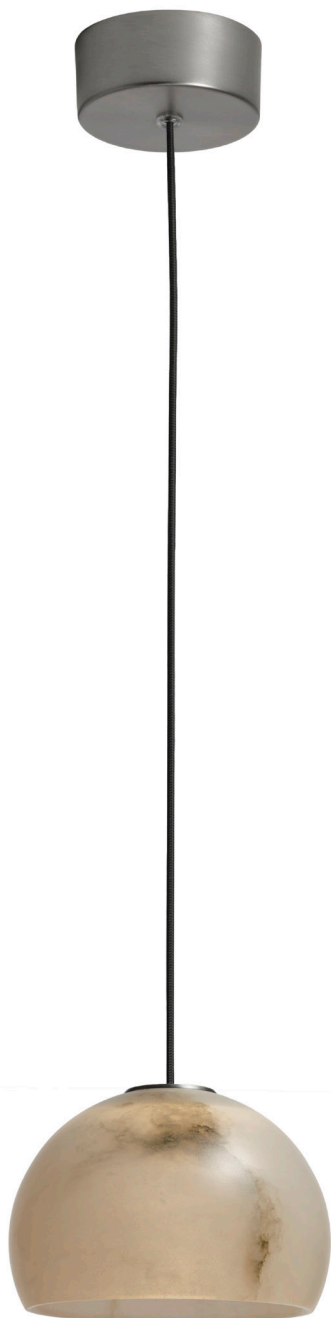

NEIL

XAVIER
SOLÉ
2016

CARPYEN
BARCELONA

Carpylum70 S.L.
C/ Pere IV 78-84 E-08005 Barcelona
T +34 93 320 99 90

Spain: comercial@carpyen.com
Export: export@carpyen.com
Special project: antony@carpyen.com