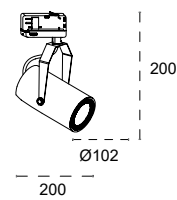

TRACK is sold separately.
Refs available in www.faro.es

TECHNICAL FEATURES - CARACTERÍSTICAS TÉCNICAS

NANO SIGMA LED

Kg 0,75

MINI SIGMA LED

Kg 1,06