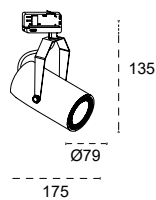

TRACK is sold separately.
Refs available in www.faro.es

TECHNICAL FEATURES - CARACTERÍSTICAS TÉCNICAS

NANO SIGMA LED

Kg 0,75

MINI SIGMA LED

Kg 1,06