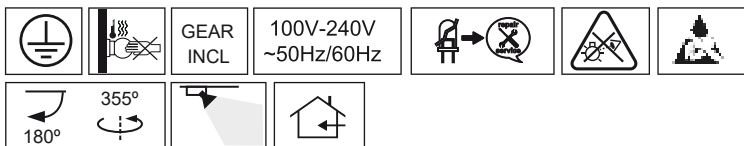

TRACK is sold separately.
Refs available in www.faro.es

TECHNICAL FEATURES - CARACTERÍSTICAS TÉCNICAS

NANO SIGMA LED

Kg 0,75

MINI SIGMA LED

Kg 1,06