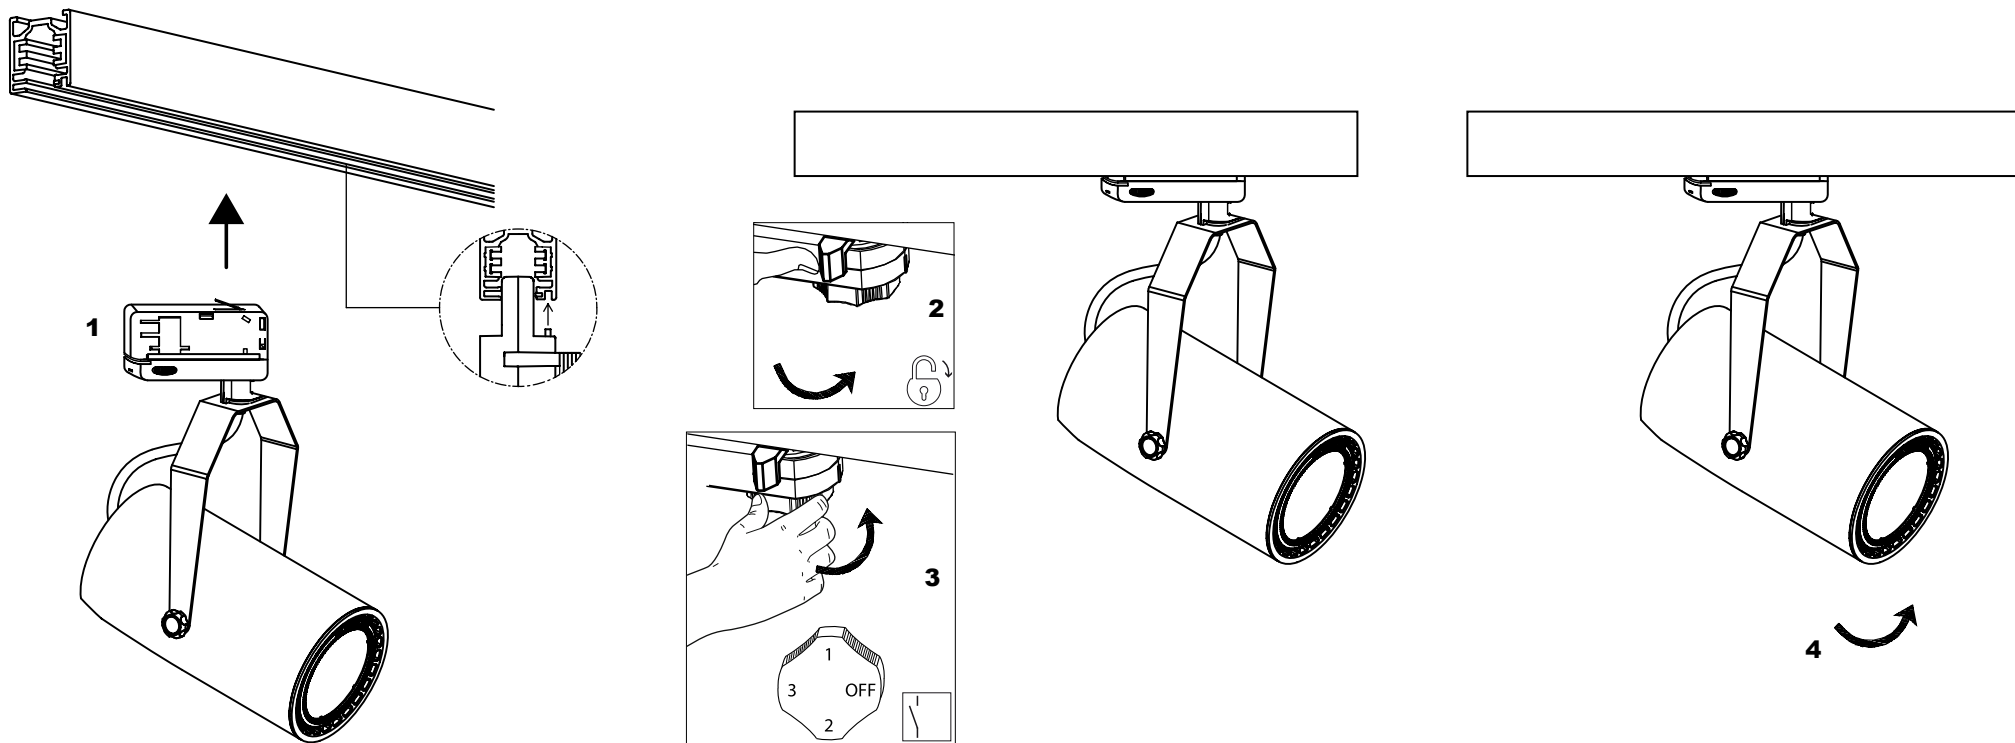

TRACK is sold separately.
Refs available in www.faro.es

TECHNICAL FEATURES - CARACTERÍSTICAS TÉCNICAS

NANO SIGMA LED

Kg 0,75

MINI SIGMA LED

Kg 1,06