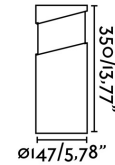

## BLOCK Grey beacon/post lamp

Ref. 74141

BLOCK is an outdoor lighting collection designed by Àlex&Manel Llusçà. The entire series is made from cement and is oval in shape. This beacon lamp with polycarbonate diffuser can also be installed as a wall light. The light beam of this wall light is in the centre of the light, perfect for decorative lighting in gardens and terraces.

### Specifications

<b>Bulb:</b>	1X E27 MAX 15W LED
<b>Bulb included:</b>	No
<b>Transformer:</b>	Driver
<b>Transformer included:</b>	No
<b>Voltage:</b>	100-240V
<b>Operating Frequency:</b>	50/60Hz
<b>IP:</b>	65
<b>Class:</b>	II
<b>Material:</b>	Cement and opal PC diffuser
<b>Designer:</b>	MANEL LLUSCÀ
<b>Recommended bulb:</b>	
<b>Description of recommended Bulb:</b>	
<b>Height:</b>	350 mm
<b>Diameter:</b>	147 Ø
<b>Net Weight:</b>	4.35 kg
<b>Volume:</b>	0.02270 m3