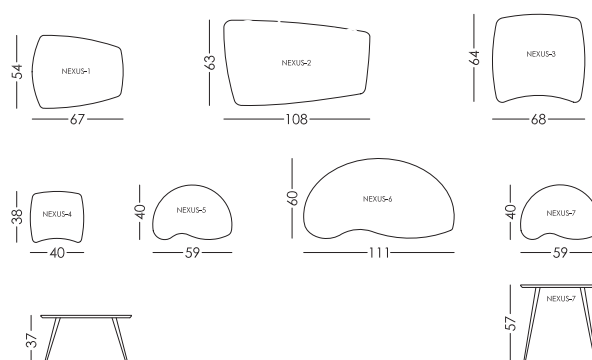

Technical Details

RV01 - 29/04/2016

Model

8 (800) 500-70-36
hello@barcelonadesign.ru
www.barcelonadesign.ru

NEXUS

Información Técnica

Frame _____ Pine wood and cardboard
 Top _____ Standard walnut
 Top choices _____ See color chart
 Legs _____ Standard wooden leg
 Legs colours _____ Black, Natural, Wenge, Cloud
 Comments: _____ * You would like to know more?
 Check the FAQs section in our website

Measures

MODEL	MEASURES	HEIGHT
NEXUS-1	67X54	37
NEXUS-2	108X63	37
NEXUS-3	68x64	37
NEXUS-4	40x38	37
NEXUS-5	59x40	37
NEXUS-6	111x60	37
NEXUS-7	59x40	57

Scheme

Legs options

Black

Natural

Wenge

Cloud

Tables

Nexus-1

Nexus- 2

Nexus-3

Nexus-4

Nexus- 5

Nexus- 6

Nexus- 7