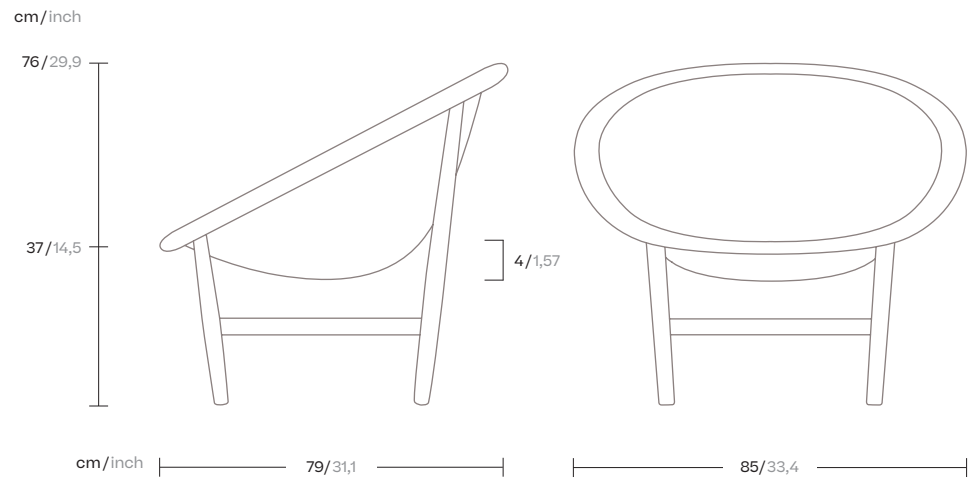

# Indoor club chair

Designers  
Nanna and Jørgen Ditzel

Collection  
Basket

Reference  
KS1000200

1/5

Kettal edits the Basket chair, created in the 1950s by Danish designers Nanna and Jørgen Ditzel. The Basket chair, made from oak, comes in its original version created by the Ditzel, hand-braided in wicker, and in an outdoor version, made from artificial fibre and teak.