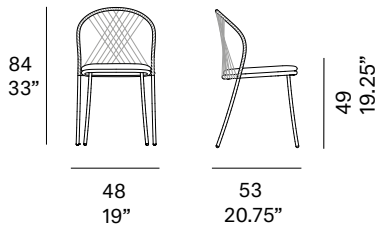

outdoor

Petale

Hand-woven chair with diamond pattern / silla tejida con patrón diamante

MUT Design, 2020/2022

C097 TA

Chair made of stainless steel tube. Possibility of customization through a wide variety of technical fabrics completely suitable for outdoor use. Handwoven backrest traditionally crafted with high resistance rope. Stackable.

Shipment details

Qty	2 chairs (1 box)
Volume	0,29 m ³ / 10,2 ft ³
Gross weight	15 kg / 33 lb
Net weight (1 armchair)	5,5 kg / 12 lb
Box dimensions (approx.)	53 x 60 x 94 cm 20.75" x 23.5" x 37"
Item dimensions (width x depth x height)	48 x 53 x 84 cm 19" x 20.75" x 33"
COM (1,40 - 1,50 m / 54"-59")	cushion: 0,55 m / 0.6 yd