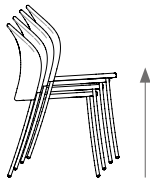

outdoor

Petale

Hand-woven chair with diamond pattern / silla tejida con patrón diamante

MUT Design, 2020/2022

C097 TA

Chair made of stainless steel tube. Possibility of customization through a wide variety of technical fabrics completely suitable for outdoor use. Handwoven backrest traditionally crafted with high resistance rope. Stackable.

Silla fabricada en tubo de acero inoxidable. Posibilidad de personalización mediante una amplia variedad de tejidos técnicos totalmente aptos para exteriores. Respaldo tejido a mano artesanalmente con cuerda de alta resistencia. Apilable.

Shipment details

Qty	2 chairs (1 box)
Volume	0,29 m ³ / 10,2 ft ³
Gross weight	15 kg / 33 lb
Net weight (1 armchair)	5,5 kg / 12 lb
Box dimensions (approx.)	53 x 60 x 94 cm 20.75" x 23.5" x 37"
Item dimensions (width x depth x height)	48 x 53 x 84 cm 19" x 20.75" x 33"
COM (1,40 - 1,50 m / 54"-59")	cushion: 0,55 m / 0.6 yd