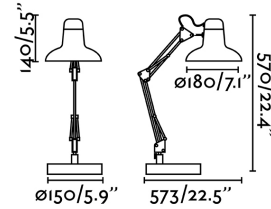

SNAP Dark grey reading table lamp

Ref. 57401

SNAP is a modern multi-articulate reading lamp, built in steel with LED technology. This dark grey reading lamp will provide quality in the reading lighting.

Specifications

Bulb:	1 X E27 MAX 15W LED
Bulb included:	No
Transformer:	
Transformer included:	No
Voltage:	100-240V
IP:	20
Class:	II
Material:	Steel
Designer:	
Recommended bulb:	17463
Description of recommended Bulb:	BULB STANDARD MATT LED E27 7W 2700K 800Lm
Length:	573 mm
Net Width:	150 mm
Height:	570 mm
Volume:	0.02566 m3