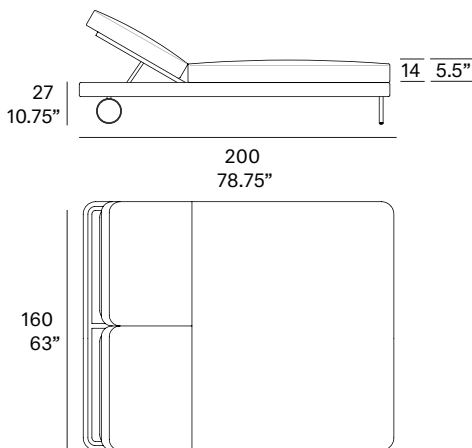

### Shipment details

Qty	1 module (1 box)
Volume	1,51 m3 / 53.3 ft3
Gross weight	73 kg / 161 lb
Net weight	57 kg / 126 lb
Item dimensions (width x depth x height)	160 x 200 x 41 cm 63" x 78.75" x 16.25"
COM (1, 40 - 1,50 m / 54"-59")	cushions: 6,50 m / 7.1 yd