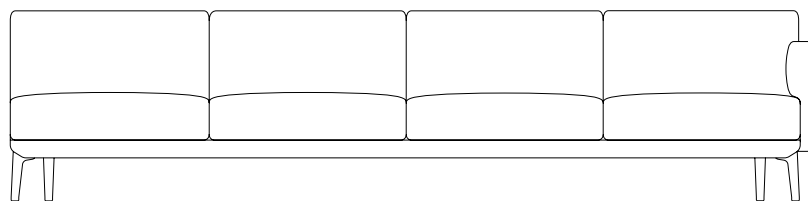

# Right corner 4 seater “end”

Designer  
Rodolfo Dordoni

Collection  
Boma

Reference  
KS2502700

1/5

cm/inch

The Boma collection, designed by Rodolfo Dordoni for Kettal, was born from the need of high performances of outdoor environment, without sacrificing the increasing demand for comfort that new products have to face. Therefore the structure is organized around a frame entirely made of aluminum, capable of hiding in the essentiality of its lines either the quality of the used materials and the chance of easy articulation in different compositions.