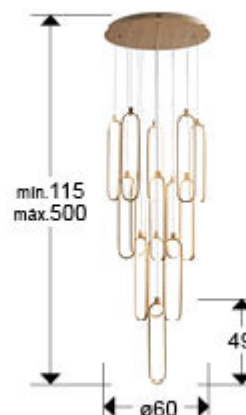

**NUEVO
NEW**

Colette

787433GD

Large lamps

Lamp with 14 LED lights, made of brushed aluminum, rose gold finish. Opal silicone diffusers. Height adjustable up to 500 cm. 182W LED, 16,380 lm, 3,000 K. TRIAC AND DIMMING SET

This product uses a LED driver with TRIAC and 0-10V dimming, includes a dimming set with dimmer and radio frequency remote control, or can be dimmed with a TRIAC or 0-10V wall dimmer. - This lamp is supplied with GRAVITY TOGGLES, to improve ceiling fixing.

GENERAL INFORMATION

EAN Code: 8435435343743
Type: Large lamps
Collection: Colette

SIZES

Sizes: \varnothing 60.0 \updownarrow 49.0 cm
Height when installed: 115.0/ max. 500.0 cm
Weight: 9.0 Kg

SIZES WITH PACKAGING

Weight: 10.5 Kg
Volume: 0.1050m³
Sizes: \leftrightarrow 66.0 \updownarrow 24.0 \nearrow 66.0 cm

TECHNICAL INFORMATION

IP protection: IP 20
Electric class: Class 1
Maximum power: 182W
Voltage: 100/240 V
Frequency: 50/60 Hz
Regulation: WIRELESS PUSH BUTTON
Colour temperature: 3,000 K
Average lifespan: 20,000 h
Power factor: >0.95
CRI: >80