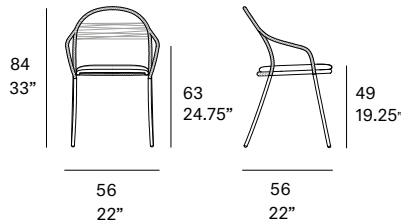

### Shipment details

Qty	2 armchairs (1 box)
Volume	0,35 m <sup>3</sup> / 12,3 ft <sup>3</sup>
Gross weight	16 kg / 35.2 lb
Net weight (1 armchair)	6 kg / 13.2 lb
Box dimensions (approx.)	61 x 61 x 94 cm 24" x 24" x 37"
Item dimensions (width x depth x height)	56 x 56 x 84 cm 22" x 22" x 33"
COM	cushion: 0,55 m / 0.6 yd (1,40 - 1,50 m / 54"-59")