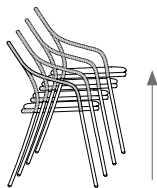

### Shipment details

Qty	2 armchairs (1 box)
Volume	0,35 m <sup>3</sup> / 12,3 ft <sup>3</sup>
Gross weight	16 kg / 35.2 lb
Net weight (1 armchair)	6 kg / 13.2 lb
Box dimensions (approx.)	61 x 61 x 94 cm 24" x 24" x 37"
Item dimensions (width x depth x height)	56 x 56 x 84 cm 22" x 22" x 33"
COM	cushion: 0,55 m / 0.6 yd (1,40 - 1,50 m / 54"-59")