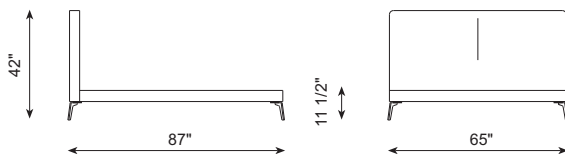

REF. 648-QUEEN SIZE
Colchón - Mattress
153x203 / 60 1/4" x 80"