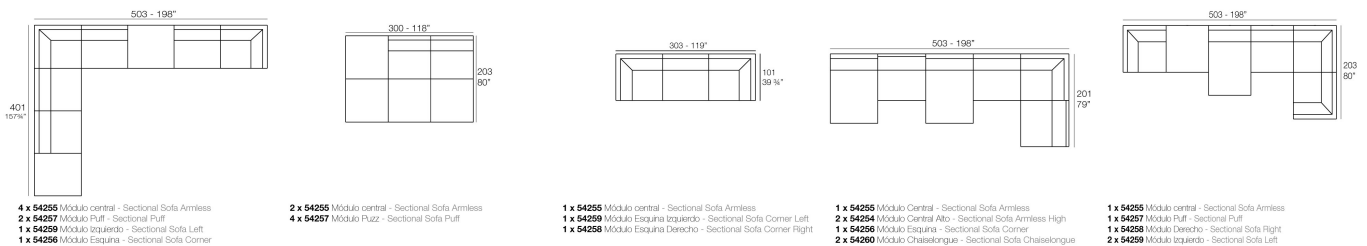

Combinations

Finishes

BASIC

Ref. 54259

Matt Polyethylene

RGBW LED DMX

Ref. 54259D

Unit with internal lighting with RGBW LED technology and remote control unit for switching colors. Also controlled by DMX-1024 (wireless), enabling communication between one or more products simultaneously via the DMX transmitter (not included).