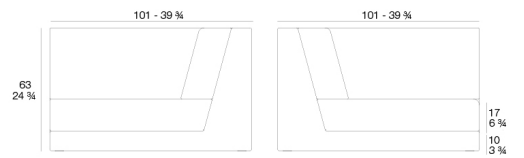

PIXEL Sofá Módulo Esquina Izquierdo
PIXEL Sectional Sofa Left Corner