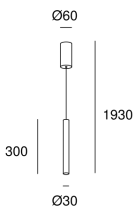

## Stylus Surfaced 300mm

**00-5478-14-14**

Pendant Stylus Surfaced 300mm LED 7.7W 3000K White 412lm

### TECHNICAL FEATURES

Power (W) : 7.7W

Total power consumption of light (W) : 9.7W

Real lumens : 412

Real lm/W : 42

Correlated Colour Temperature (CCT) : LED warm-white 3000K

Dimming protocol : ON-OFF

Lens / reflector angle : FLOOD 41°

Structure material : Aluminium

Structure finish : White

Diffuser material : Polycarbonate

Diffuser finish : Transparent

Brand : HEP

Voltage / frequency : 100-240V/50-60Hz

Power Factor : 0.90

Useful life : 50.000h L80B20