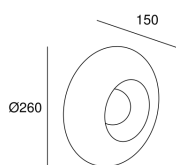

LUMINOTECHNIC FEATURES

Lampholder: 1 x E14

VENTILATION FEATURES

Power used: 7W

Service value measurement standard: EN 60879:2019

LOGISTICS

Net weight (kg): 0.83

Packaged weight (kg): 1.57

1 Un