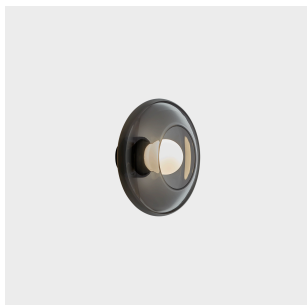

Trip Glass

Nahtrang Design

05-8358-05-12

Wall fixture Trip Glass E14 7W Black

TECHNICAL FEATURES

IP20

Power (W) : Max. power 7W

Total power consumption of light (W) : 7W

Structure material : Aluminium

Structure finish : Black

Diffuser material : Glass

Diffuser finish : Fumé, Opal

Max. size of light bulb : 90/50 mm

Recommended light bulb : E14

Voltage / frequency : 100-240V/50-60Hz