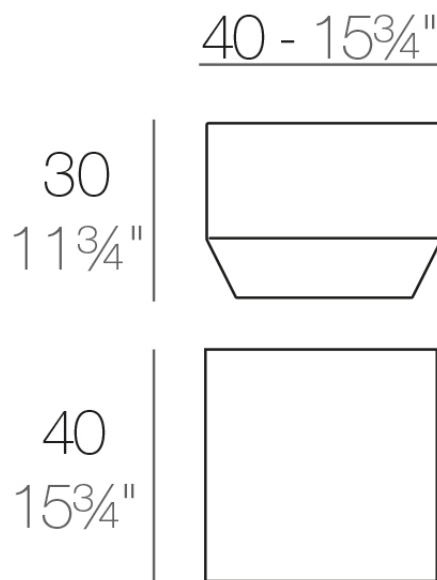

Products / Low Tables / Vela Coffee Table 40x40x30

Vela coffee table 40x40x30

by Ramón Esteve

Vela Collection, designed by Ramon Esteve for Vondom. This extensive outdoor furniture and plantpot collection aims to offer the comfort and the quality of interior furniture without losing it's original qualities.

Info

Description

Made of polyethylene resin by rotational moulding. 100% Recyclable. Item suitable for indoor and outdoor use. Available in different finishes.

Weight: 3.5 Kg

VELA Mesa Baja 40 x 40

VELA Low Table 15³/₄"

tabletops

HPL

Ref. 54041P

white

black

ecru

HPL black edge

TEMPERED GLASS