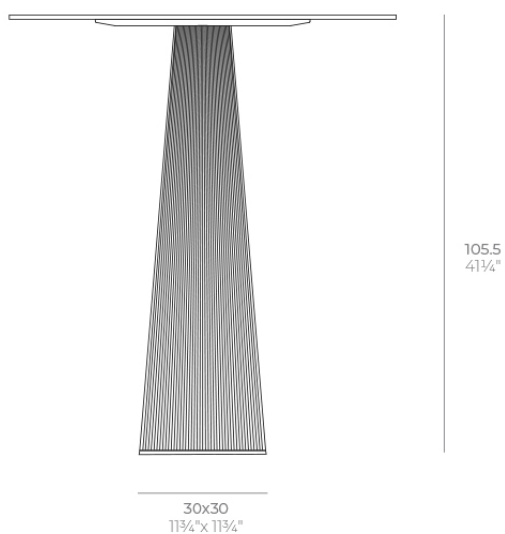

Products / High Tables / Gatsby Base 30x30x105cm S50

# Gatsby base 30x30x105cm s50

by Ramón Esteve

The Gatsby collection, designed by Ramón Esteve for Vondom, recalls the Art Déco lighting. Those crazy twenties. “Something new, extraordinary, beautiful, simple but sophisticatedly designed” said Francis Scott Fitzgerald about his aims for the novel he was about to write. The Great Gatsby was born in an age of prosperity, parties and excess. They called it “the American Dream”.

## Description

Weight: 8.4 Kg

GATSBY Mesa Base Cuadrada 30x30x105.5cm S50  
GATSBY Square Base Table 30x30x105.5cm S50  
ref. 54463

TABLE TOP - SOBRE

69 x 69 cm  
27 1/4" x 27 1/4"