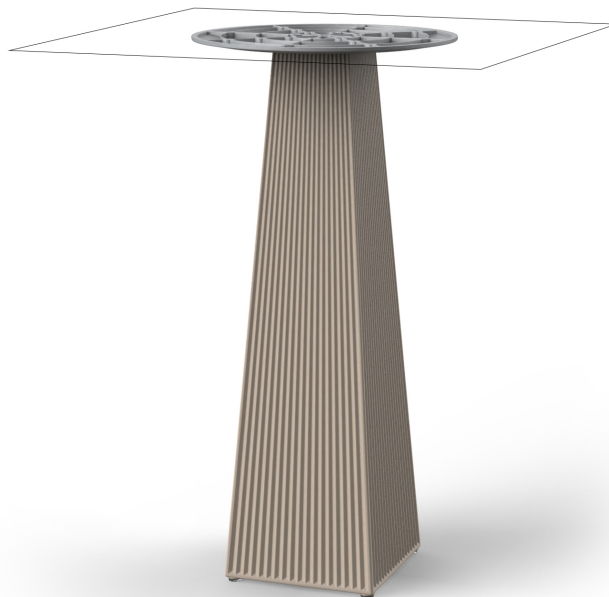

Products / High Tables / Gatsby Base 30x30x105cm S50

# Gatsby base 30x30x105cm s50

by Ramón Esteve

The Gatsby collection, designed by Ramón Esteve for Vondom, recalls the Art Déco lighting. Those crazy twenties. “Something new, extraordinary, beautiful, simple but sophisticatedly designed” said Francis Scott Fitzgerald about his aims for the novel he was about to write. The Great Gatsby was born in an age of prosperity, parties and excess. They called it “the American Dream”.

## Description

Weight: 8.4 Kg

GATSBY Mesa Base Cuadrada 30x30x105.5cm S50  
GATSBY Square Base Table 30x30x105.5cm S50  
ref. 54463

TABLE TOP - SOBRE

69 x 69 cm  
27 1/4" x 27 1/4"