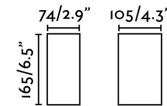

### Specifications

<b>Bulb:</b>	COB LED 6W 3000K 2x90Lm
<b>Bulb included:</b>	Yes
<b>Transformer:</b>	Driver
<b>Transformer included:</b>	Yes
<b>Voltage:</b>	100-240V
<b>Operating Frequency:</b>	50/60Hz
<b>IP:</b>	54
<b>Class:</b>	I
<b>Material:</b>	Die cast aluminium and transparent glass
<b>Designer:</b>	
<b>Recommended bulb:</b>	
<b>Length:</b>	74 mm
<b>Net Width:</b>	105 mm
<b>Height:</b>	165 mm
<b>Net Weight:</b>	1.00 kg
<b>Volume:</b>	0.00279 m3