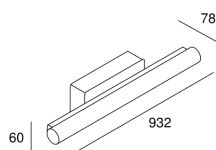

Toilet Slim 932mm

Carlos Santolaria & Manel Llusca

05-6397-21-M1

Bathroom Wall Light IP44 Toilet Slim 932mm LED 28.3W 3000K 2431lm

TECHNICAL FEATURES

IP44

Power (W) : 28.3W

Total power consumption of light (W) : 32.7W

Real lumens : 2431

Real lm/W : 74

Correlated Colour Temperature (CCT) : LED warm-white 3000K

Dimming protocol : ON-OFF

Structure material : Aluminium

Structure finish : Chrome

Diffuser material : Polycarbonate

Net weight (kg): 1.28

Packaged weight (kg): 2.13

Packaging: 120mm x 120mm x 1010mm

4 Un